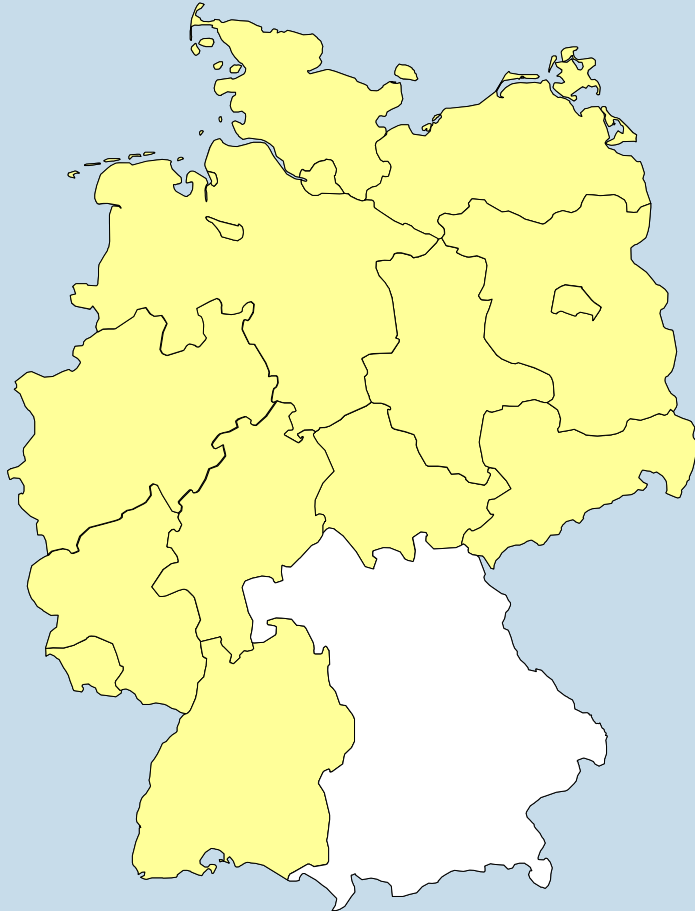

Arbeitsgemeinschaft der Vermessungsverwaltungen
der Länder der Bundesrepublik Deutschland

Official Surveying and Mapping in Germany

- **Official surveying and mapping belongs to the responsibilities of the 16 Länder, not to the federal level**
- **State Survey and Real Estate Cadastre in one authority, but different organisational structures**
- **Ca. 1.500 publicly appointed surveyors in 15 Länder (exception Bavaria).**